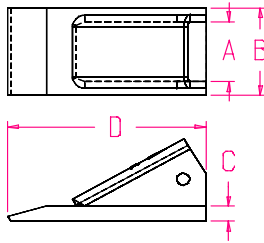

Wrap Around

Bolt-on B

Bolt-on Corner

**27 Series Shanks**

WB27-1	Wrap Around	20.30	1.59	10.00	3.00	N/A	27 Series Pin	N/A
F3638-A-27	Bolt on B	22.00	1.35	9.00	4.50	1.16	27 Series Pin	N/A
F3638-27	Bolt on Corner	21.40	1.50	1.38	4.50	1.19	27 Series Pin	N/A

Style A

**27 Series Fabricated Teeth**

8027	Style A	7.90	2.88	3.88	0.88	7.00	N/A	27 Series Pin
------	---------	------	------	------	------	------	-----	---------------

Style B

**27 Series Cast Teeth**

8127	Style B	7.96	2.89	3.84	7.40	3.84	N/A	27 Series Pin
8527	Style B	9.67	2.89	3.81	7.25	7.50	N/A	27 Series Pin

Style C

**27 Series Flex Pins**

RP-H27	Style C		0.50	0.83	3.74			
--------	---------	--	------	------	------	--	--	--