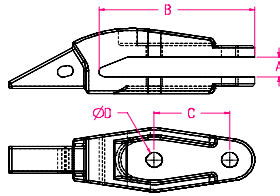

Wrap Around

Bolt-on B

Bolt-on Corner

**27 Series Shanks**

WB27-1	Wrap Around	20.30	1.59	10.00	3.00	N/A	27 Series Pin	N/A
F3638-A-27	Bolt on B	22.00	1.35	9.00	4.50	1.16	27 Series Pin	N/A
F3638-27	Bolt on Corner	21.40	1.50	1.38	4.50	1.19	27 Series Pin	N/A

Style A

**27 Series Fabricated Teeth**

8027	Style A	7.90	2.88	3.88	0.88	7.00	N/A	27 Series Pin
------	---------	------	------	------	------	------	-----	---------------

Style B

**27 Series Cast Teeth**

8127	Style B	7.96	2.89	3.84	7.40	3.84	N/A	27 Series Pin
8527	Style B	9.67	2.89	3.81	7.25	7.50	N/A	27 Series Pin

Style C

**27 Series Flex Pins**

RP-H27	Style C		0.50	0.83	3.74			
--------	---------	--	------	------	------	--	--	--