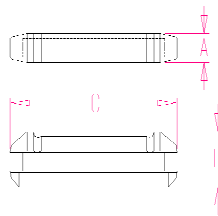

Wrap Around

Bolt-on B

Bolt-on Corner

**27 Series Shanks**

WB27-1	Wrap Around	20.30	1.59	10.00	3.00	N/A	27 Series Pin	N/A
F3638-A-27	Bolt on B	22.00	1.35	9.00	4.50	1.16	27 Series Pin	N/A
F3638-27	Bolt on Corner	21.40	1.50	1.38	4.50	1.19	27 Series Pin	N/A

Style A

**27 Series Fabricated Teeth**

8027	Style A	7.90	2.88	3.88	0.88	7.00	N/A	27 Series Pin
------	---------	------	------	------	------	------	-----	---------------

Style B

**27 Series Cast Teeth**

8127	Style B	7.96	2.89	3.84	7.40	3.84	N/A	27 Series Pin
8527	Style B	9.67	2.89	3.81	7.25	7.50	N/A	27 Series Pin

Style C

**27 Series Flex Pins**

RP-H27	Style C		0.50	0.83	3.74			
--------	---------	--	------	------	------	--	--	--