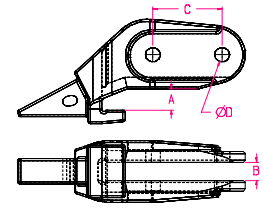

Wrap Around

Bolt-on B

Bolt-on Corner

**27 Series Shanks**

WB27-1	Wrap Around	20.30	1.59	10.00	3.00	N/A	27 Series Pin	N/A
F3638-A-27	Bolt on B	22.00	1.35	9.00	4.50	1.16	27 Series Pin	N/A
F3638-27	Bolt on Corner	21.40	1.50	1.38	4.50	1.19	27 Series Pin	N/A

Style A

**27 Series Fabricated Teeth**

8027	Style A	7.90	2.88	3.88	0.88	7.00	N/A	27 Series Pin
------	---------	------	------	------	------	------	-----	---------------

Style B

**27 Series Cast Teeth**

8127	Style B	7.96	2.89	3.84	7.40	3.84	N/A	27 Series Pin
8527	Style B	9.67	2.89	3.81	7.25	7.50	N/A	27 Series Pin

Style C

**27 Series Flex Pins**

RP-H27	Style C		0.50	0.83	3.74			
--------	---------	--	------	------	------	--	--	--