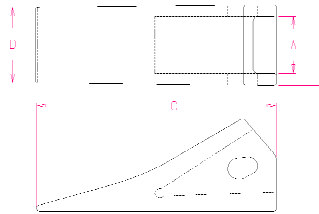

Wrap Around

Bolt-on B

Bolt-on Corner

**27 Series Shanks**

WB27-1	Wrap Around	20.30	1.59	10.00	3.00	N/A	27 Series Pin	N/A
F3638-A-27	Bolt on B	22.00	1.35	9.00	4.50	1.16	27 Series Pin	N/A
F3638-27	Bolt on Corner	21.40	1.50	1.38	4.50	1.19	27 Series Pin	N/A

Style A

**27 Series Fabricated Teeth**

8027	Style A	7.90	2.88	3.88	0.88	7.00	N/A	27 Series Pin
------	---------	------	------	------	------	------	-----	---------------

Style B

**27 Series Cast Teeth**

8127	Style B	7.96	2.89	3.84	7.40	3.84	N/A	27 Series Pin
8527	Style B	9.67	2.89	3.81	7.25	7.50	N/A	27 Series Pin

Style C

**27 Series Flex Pins**

RP-H27	Style C		0.50	0.83	3.74			
--------	---------	--	------	------	------	--	--	--